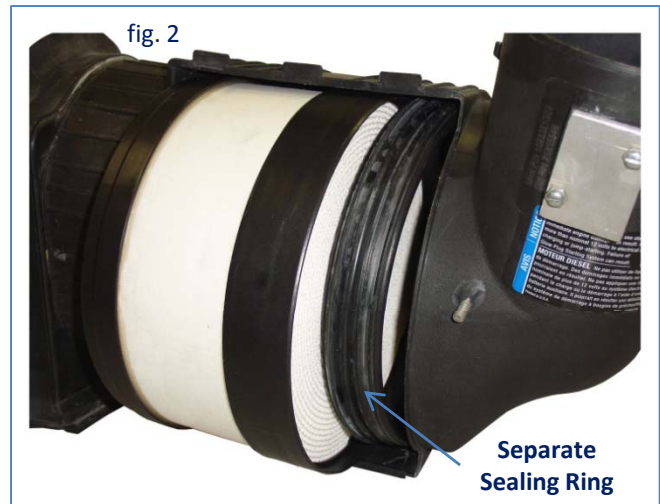

Subject: Service Champ AF5638 Air Filter Installation

AF5638 can be used to replace AC Delco A2947C and A3087C. The AC Delco A2947C design has a rubber seal attached to the filter and installs directly into the housing (fig 1). The AC Delco A3087C contains a sealing ring that is installed on the filter before the filter is placed in the housing (fig2). The separate sealing ring can remain in the housing when the A3087 is removed from the vehicle (fig3). **This sealing ring must be removed from the housing (fig4) before the filter with the attached rubber seal can be installed.**