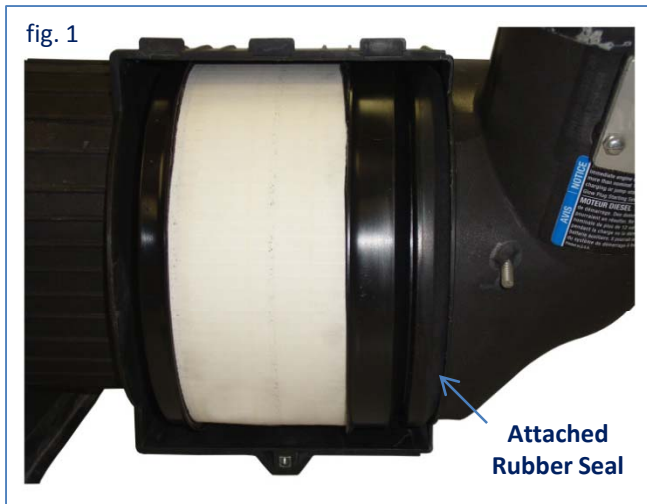

Subject: Service Champ AF5638 Air Filter Installation

AF5638 can be used to replace AC Delco A2947C and A3087C. The AC Delco A2947C design has a rubber seal attached to the filter and installs directly into the housing (fig 1). The AC Delco A3087C contains a sealing ring that is installed on the filter before the filter is placed in the housing (fig2). The separate sealing ring can remain in the housing when the A3087 is removed from the vehicle (fig3). **This sealing ring must be removed from the housing (fig4) before the filter with the attached rubber seal can be installed.**